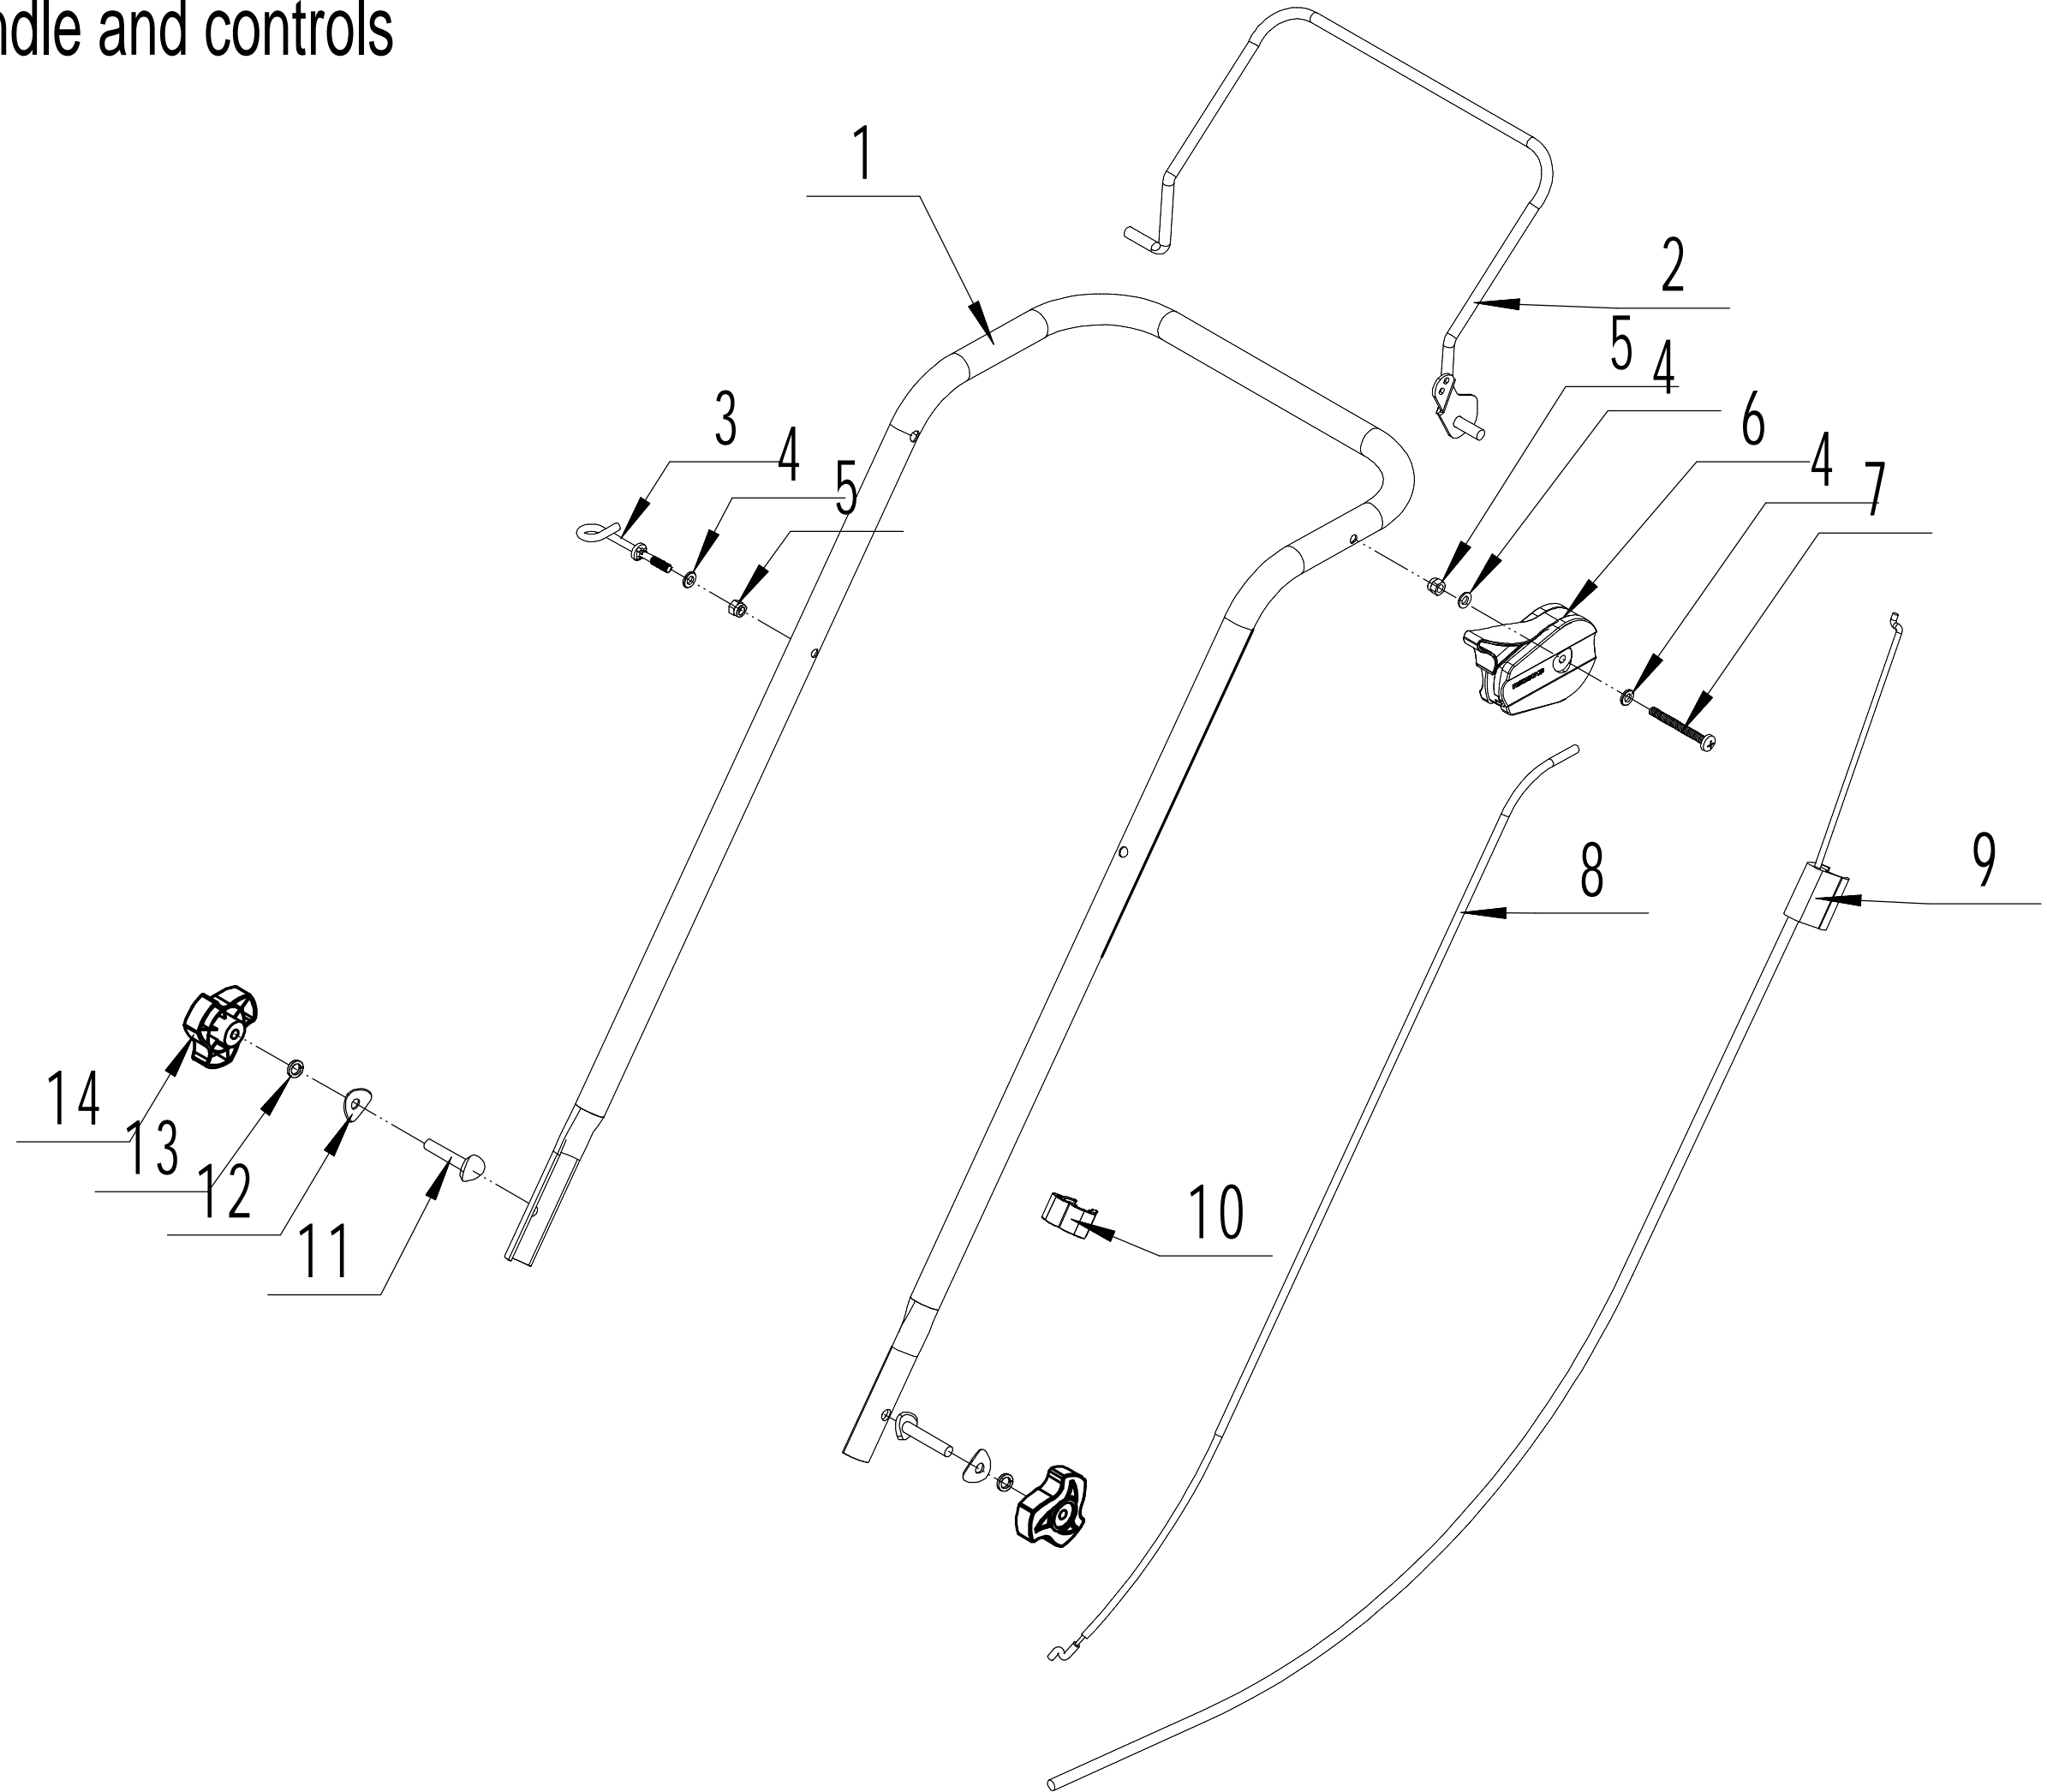

6 Handle and controls

Order	Part Number	Name_English	Quantity
1	WB2100000003	Upper handle	1
2	WB2100040000	Brake lever	1
3	4510511010	Cable hook	1
4	0301006000	Washer 6	3
5	0202006000	Nut - M6	2
6	5320508010	Throttle cable box	1
7	0104006055	Screw - M6x55	1
8	4510508042	Throttle cable	1
9	4810505030	Brake cable	1
10	5320517010	Circlip	1
11	5310510010	Connecting bolt	2
12	4510510010	washer	2
13	0401008000	Spring washer 8	2
14	5310511010	Handle wheel	2