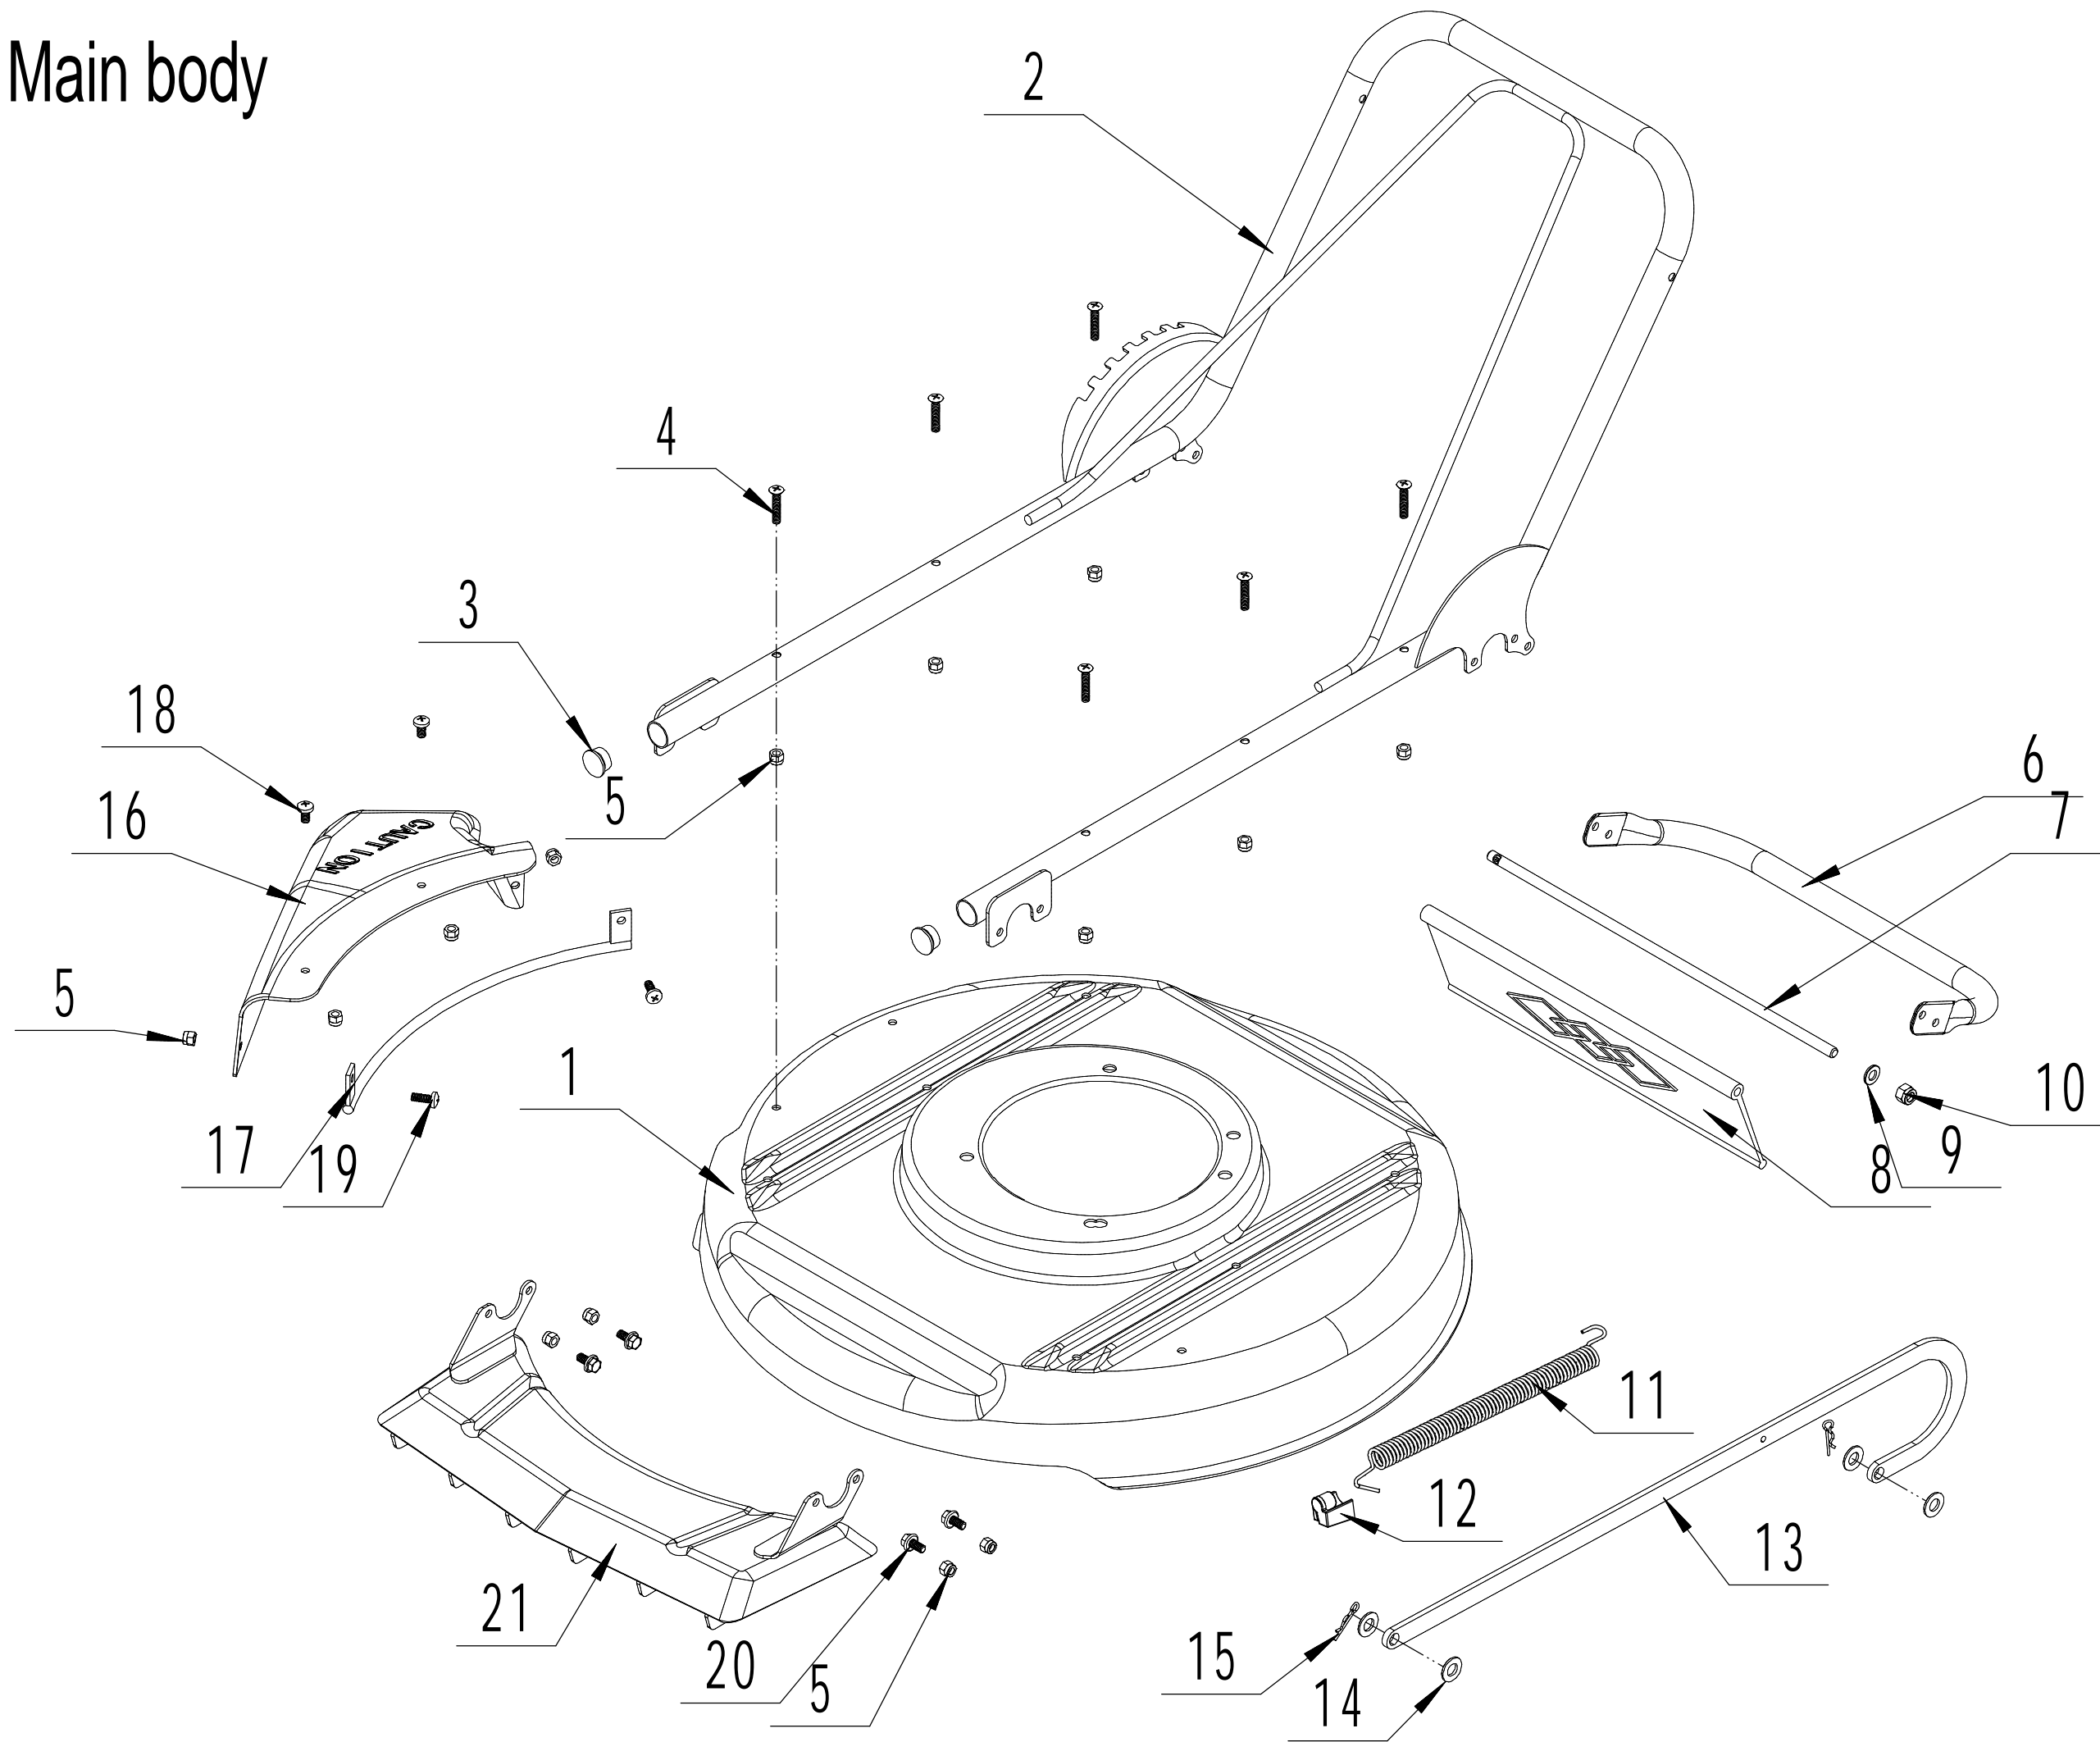

Model:WB537HCU

Service code:W537HCU000D1900

NO		Name_English
1		Engine Loncin1P70FA
2		Main body
3		Blade system
4		Front axle
5		Rear axle
6		Handle and controls

2 Main body

Order	Part Number	Name_English	Quantity
1	WB2100000001	Chassis	1
2	WB2100010000	Lower handle	1
3	WB2100000005	Plastic plug	2
4	0108006030	Screw - M6x30	6
5	0202006000	Nut - M6	14
6	WB2100000006	Rear bumper	1
7	5020117010	Axle of trailing flap	1
8	4510111010	Trailing flap	1
9	0301008000	Washer	1
10	0202008000	Nut - M8	1
11	WB2100020102	Spring of connecting rod	1
12	4560109012	Spring Bracket	1
13	WB2100000004	Connecting rod	1
14	0301010000	Washer - 10	2
15	5320333010	Check Ring	2
16	WB2100000002	Side buffle	1
17	WB2100060000	Side protecting strip	1
18	0104006014	Screw - M6x14	2
19	0104006016	Screw - M6x16	2
20	0102006020	Bolt - M6x20	4
21	WB2100050000	Front protecting plate	1

3 Blade system

Order	Part Number	Name_English	Quantity
1	5310112020	Washer	4
2	0101010020	Bolt - M10x20	4
3	5330402040	Adaptor	1
4	4510401010	Key	1
5	WB2100000008/22	Blade disc	1
6	0202001000	Nut - M10	2
7	5310412010	Washer	2
8	5310409010	Swing Blade	2
9	5310411010	Spacer	2
10	5310413010	Bolt	2
11	401008000	Spring washer 8	3
12	101008020	Bolt - M8x20	3
13	5310414010/04	Dish Washer	1
14	5310415011	Central Bolt - 3/8-24*45	1

Order	Part Number	Name_English	Quantity
1	WB2100030000	Front axle weldment	1
2	5310209010	Spherical bearing	4
3	5310210010/02	Washer	2
4	5310211010/02	spacer	2
5	5310213010	Bearing	4
6	5310212010	8"wheel	2
7	0301008000	washer 8	2
8	0401008000	spring washer 8	2
9	0101008015	Bolt - M8x15	2
10	5310214050	wheel cover	2