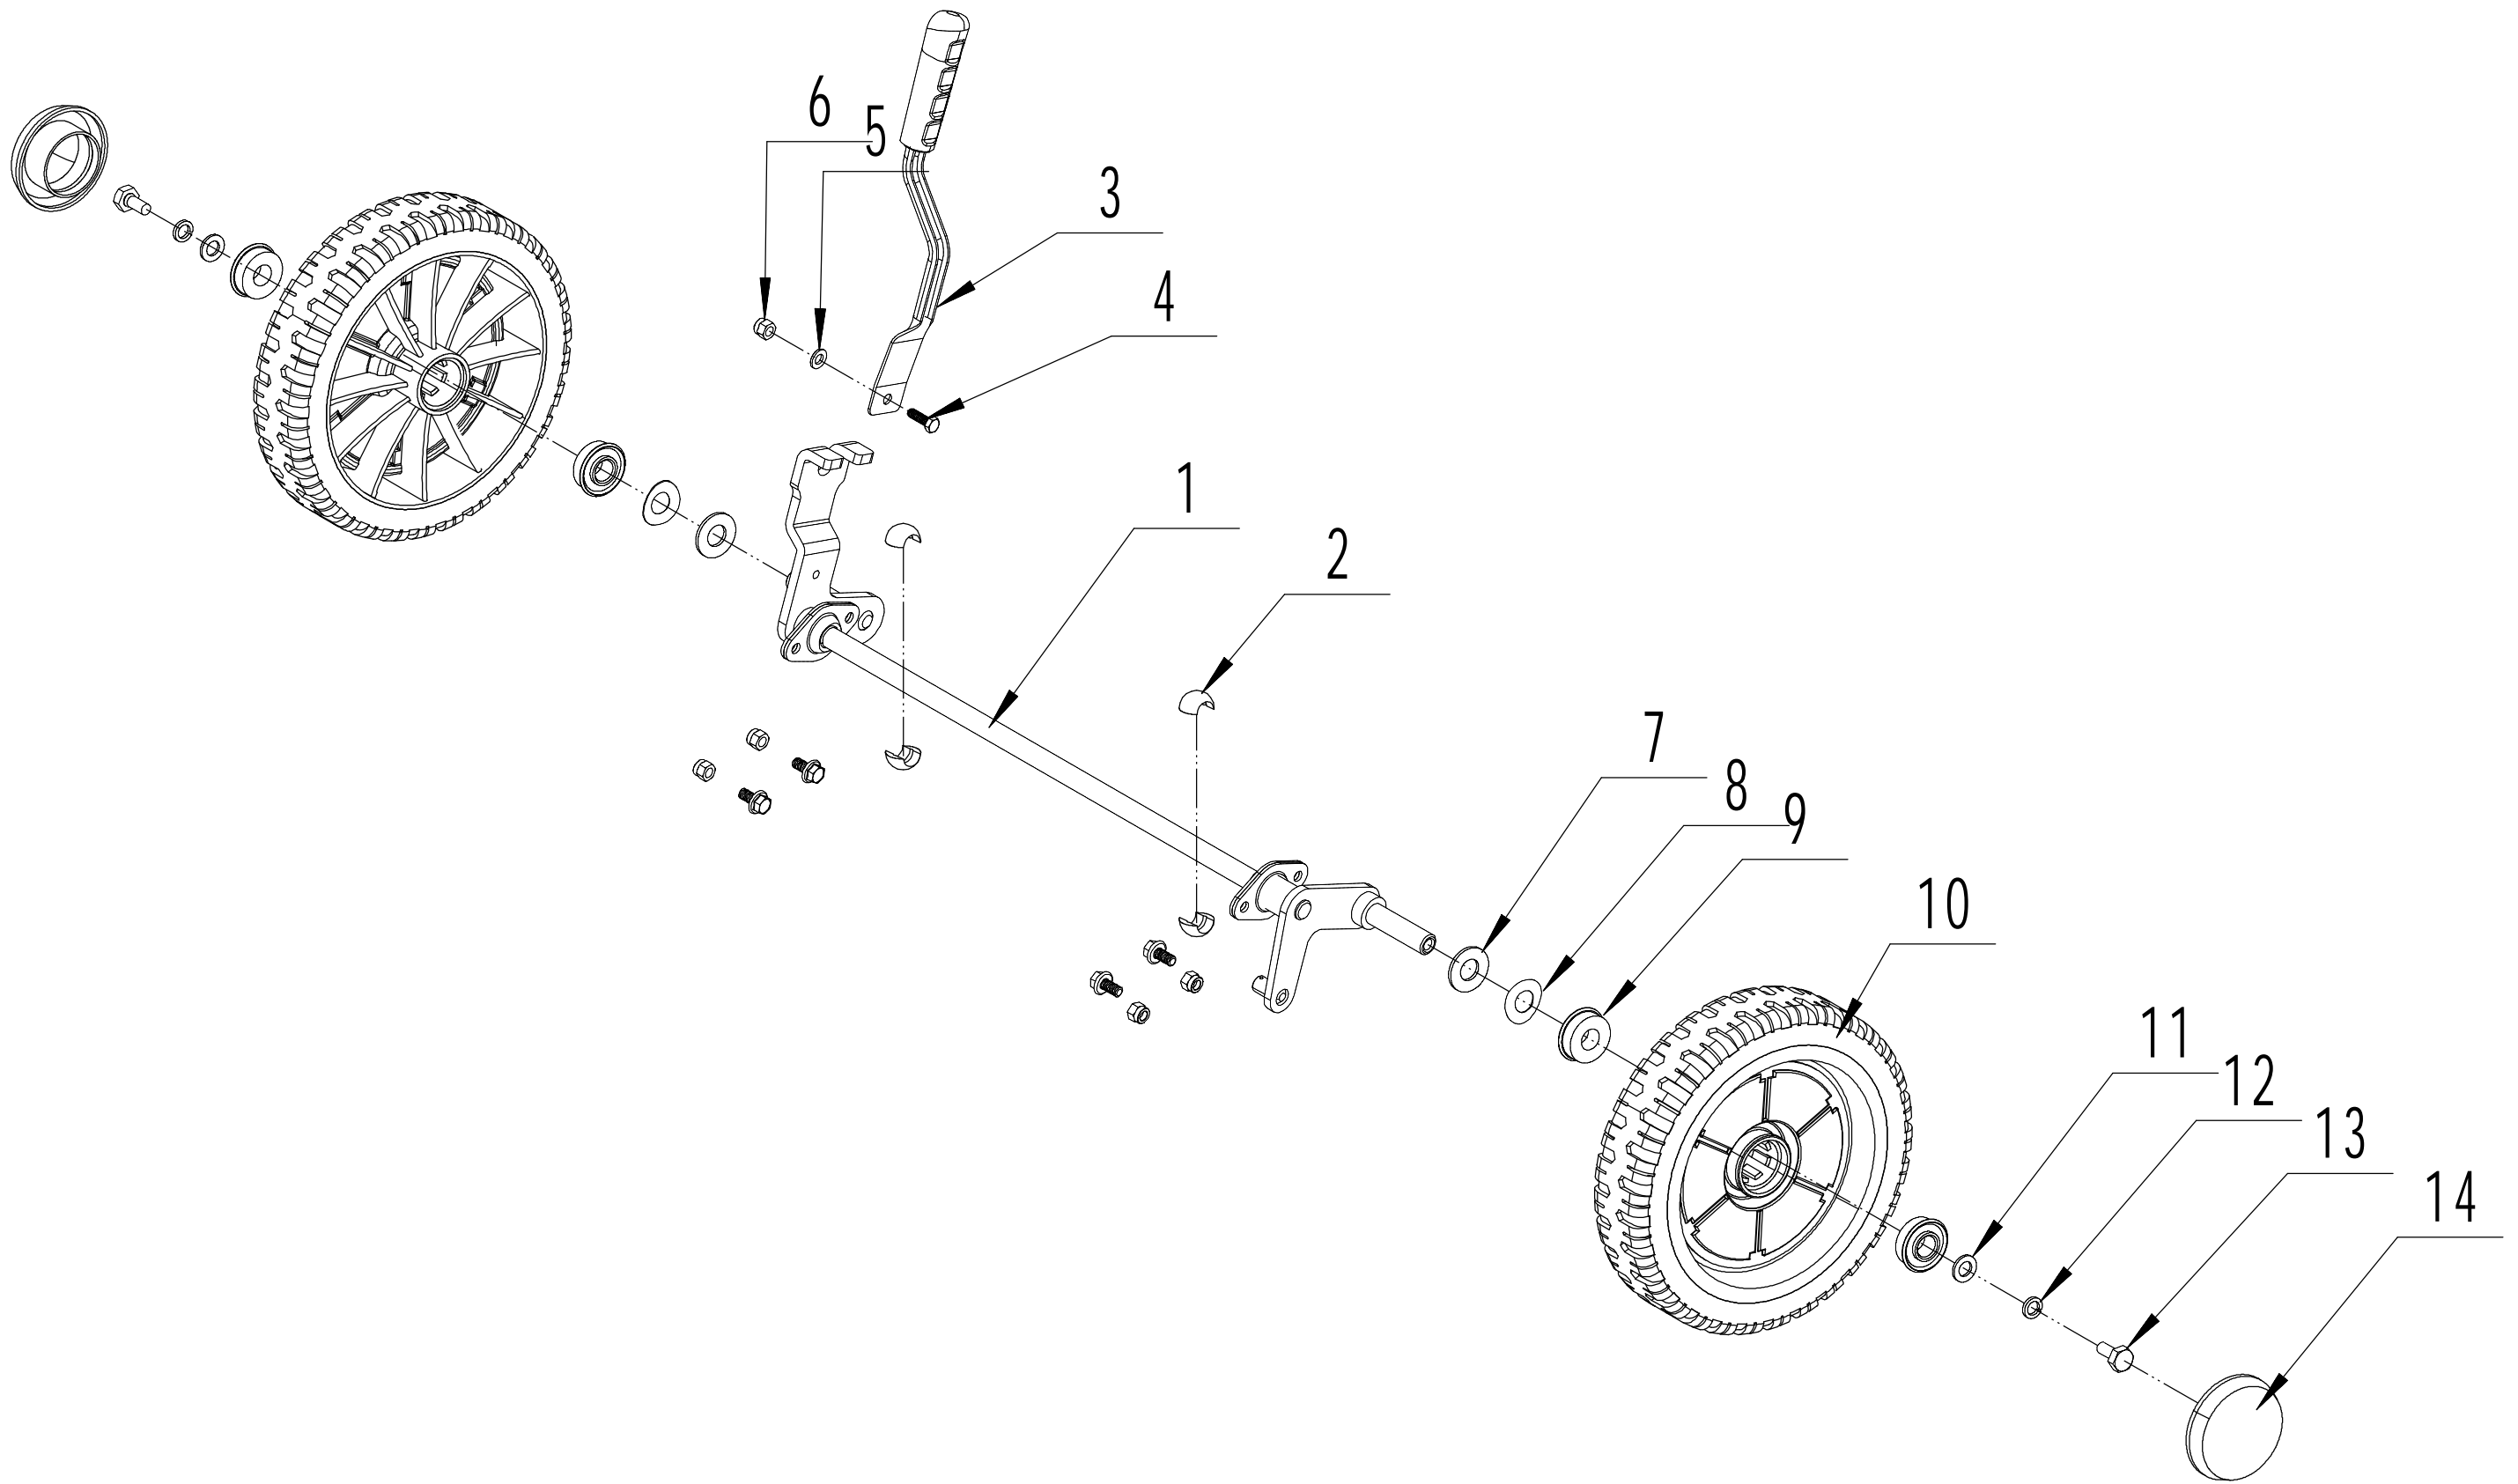

Model:WB537HCU

Service code:W537HCU000D1900

NO		Name_English
1		Engine Loncin1P70FA
2		Main body
3		Blade system
4		Front axle
5		Rear axle
6		Handle and controls

2 Main body

Order	Part Number	Name_English	Quantity
1	WB2100000001	Chassis	1
2	WB2100010000	Lower handle	1
3	WB2100000005	Plastic plug	2
4	0108006030	Screw - M6x30	6
5	0202006000	Nut - M6	14
6	WB2100000006	Rear bumper	1
7	5020117010	Axle of trailing flap	1
8	4510111010	Trailing flap	1
9	0301008000	Washer	1
10	0202008000	Nut - M8	1
11	WB2100020102	Spring of connecting rod	1
12	4560109012	Spring Bracket	1
13	WB2100000004	Connecting rod	1
14	0301010000	Washer - 10	2
15	5320333010	Check Ring	2
16	WB2100000002	Side buffle	1
17	WB2100060000	Side protecting strip	1
18	0104006014	Screw - M6x14	2
19	0104006016	Screw - M6x16	2
20	0102006020	Bolt - M6x20	4
21	WB2100050000	Front protecting plate	1

3 Blade system

Order	Part Number	Name_English	Quantity
1	5310112020	Washer	4
2	0101010020	Bolt - M10x20	4
3	5330402040	Adaptor	1
4	4510401010	Key	1
5	WB2100000008/22	Blade disc	1
6	0202001000	Nut - M10	2
7	5310412010	Washer	2
8	5310409010	Swing Blade	2
9	5310411010	Spacer	2
10	5310413010	Bolt	2
11	401008000	Spring washer 8	3
12	101008020	Bolt - M8x20	3
13	5310414010/04	Dish Washer	1
14	5310415011	Central Bolt - 3/8-24*45	1

5 Rear axle

Order	Part Number	Name_English	Quantity
1	WB2100020000	Rear axle weldment	1
2	5310209010	spherical bearing	4
3	4510305010	adjustment lever	1
4	0101006016	Bolt - M6x16	1
5	301006000	Washer 6	1
6	202006000	Nut - M6	1
7	5310210010/02	Washer	2
8	5310211010/02	Spacer	2
9	5310213010	Bearing	4
10	5310212010	8"wheel	2
11	0301008000	Washer 8	2
12	0401008000	Spring washer 8	2
13	0101008015	Bolt - M8x15	2
14	5310214050	Wheel cover	2