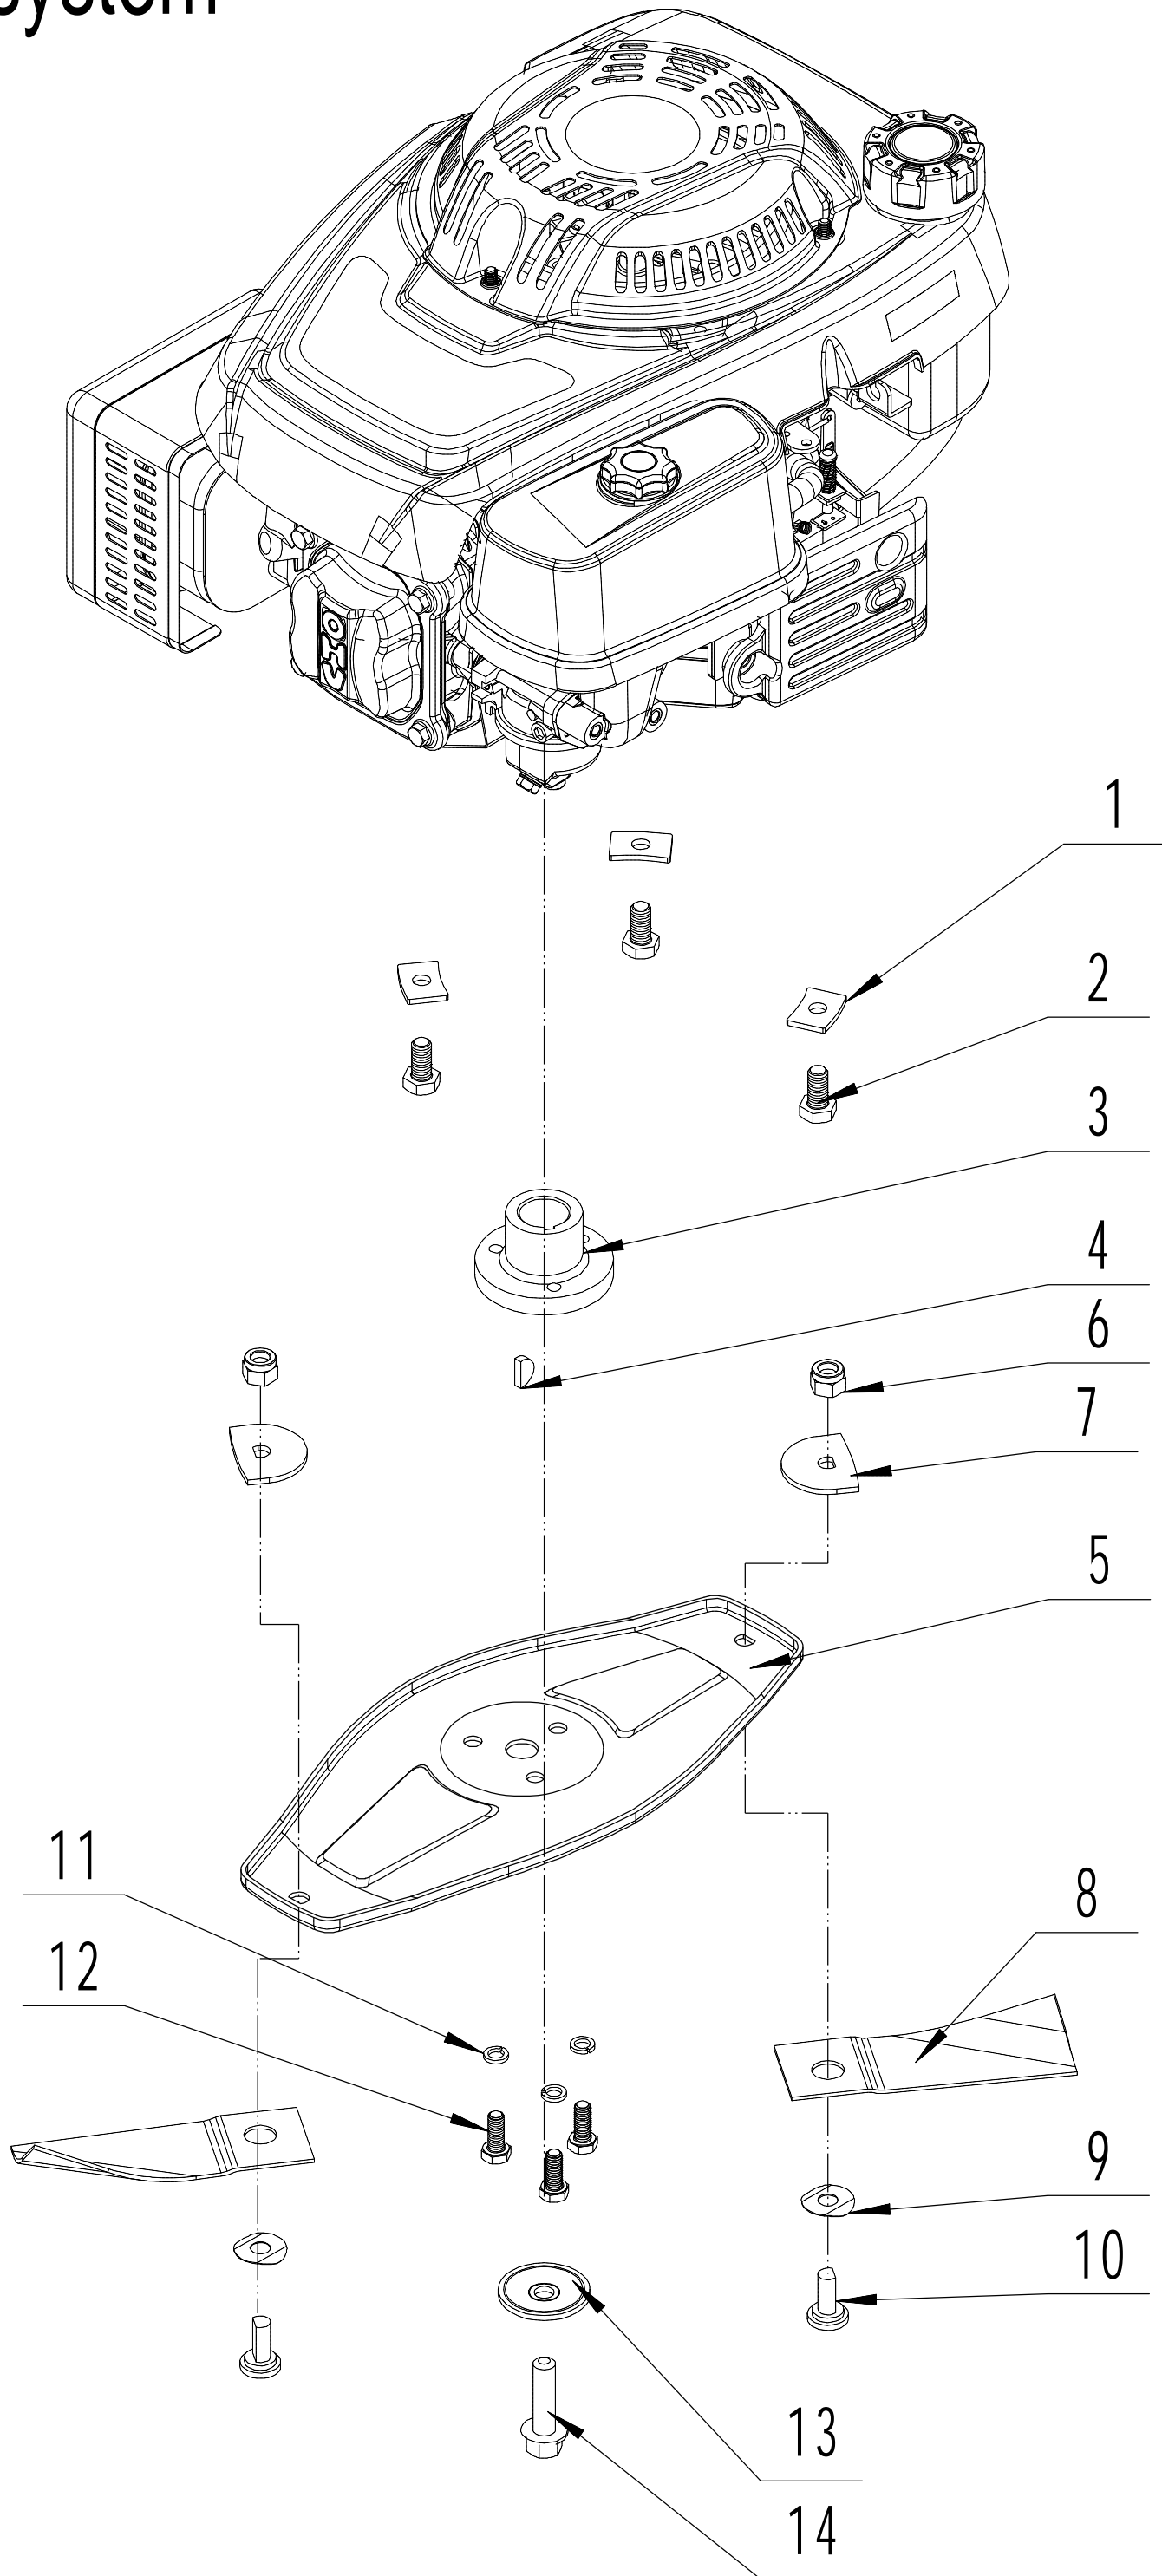

Model:WB537HCU

Service code:W537HCU000D1900

NO		Name_English
1		Engine Loncin1P70FA
2		Main body
3		Blade system
4		Front axle
5		Rear axle
6		Handle and controls

2 Main body

Order	Part Number	Name_English	Quantity
1	WB2100000001	Chassis	1
2	WB2100010000	Lower handle	1
3	WB2100000005	Plastic plug	2
4	0108006030	Screw - M6x30	6
5	0202006000	Nut - M6	14
6	WB2100000006	Rear bumper	1
7	5020117010	Axle of trailing flap	1
8	4510111010	Trailing flap	1
9	0301008000	Washer	1
10	0202008000	Nut - M8	1
11	WB2100020102	Spring of connecting rod	1
12	4560109012	Spring Bracket	1
13	WB2100000004	Connecting rod	1
14	0301010000	Washer - 10	2
15	5320333010	Check Ring	2
16	WB2100000002	Side buffle	1
17	WB2100060000	Side protecting strip	1
18	0104006014	Screw - M6x14	2
19	0104006016	Screw - M6x16	2
20	0102006020	Bolt - M6x20	4
21	WB2100050000	Front protecting plate	1

3 Blade system

Order	Part Number	Name_English	Quantity
1	5310112020	Washer	4
2	0101010020	Bolt - M10x20	4
3	5330402040	Adaptor	1
4	4510401010	Key	1
5	WB2100000008/22	Blade disc	1
6	0202001000	Nut - M10	2
7	5310412010	Washer	2
8	5310409010	Swing Blade	2
9	5310411010	Spacer	2
10	5310413010	Bolt	2
11	401008000	Spring washer 8	3
12	101008020	Bolt - M8x20	3
13	5310414010/04	Dish Washer	1
14	5310415011	Central Bolt - 3/8-24*45	1

Order	Part Number	Name_English	Quantity
1	WB2100030000	Front axle weldment	1
2	5310209010	Spherical bearing	4
3	5310210010/02	Washer	2
4	5310211010/02	spacer	2
5	5310213010	Bearing	4
6	5310212010	8"wheel	2
7	0301008000	washer 8	2
8	0401008000	spring washer 8	2
9	0101008015	Bolt - M8x15	2
10	5310214050	wheel cover	2