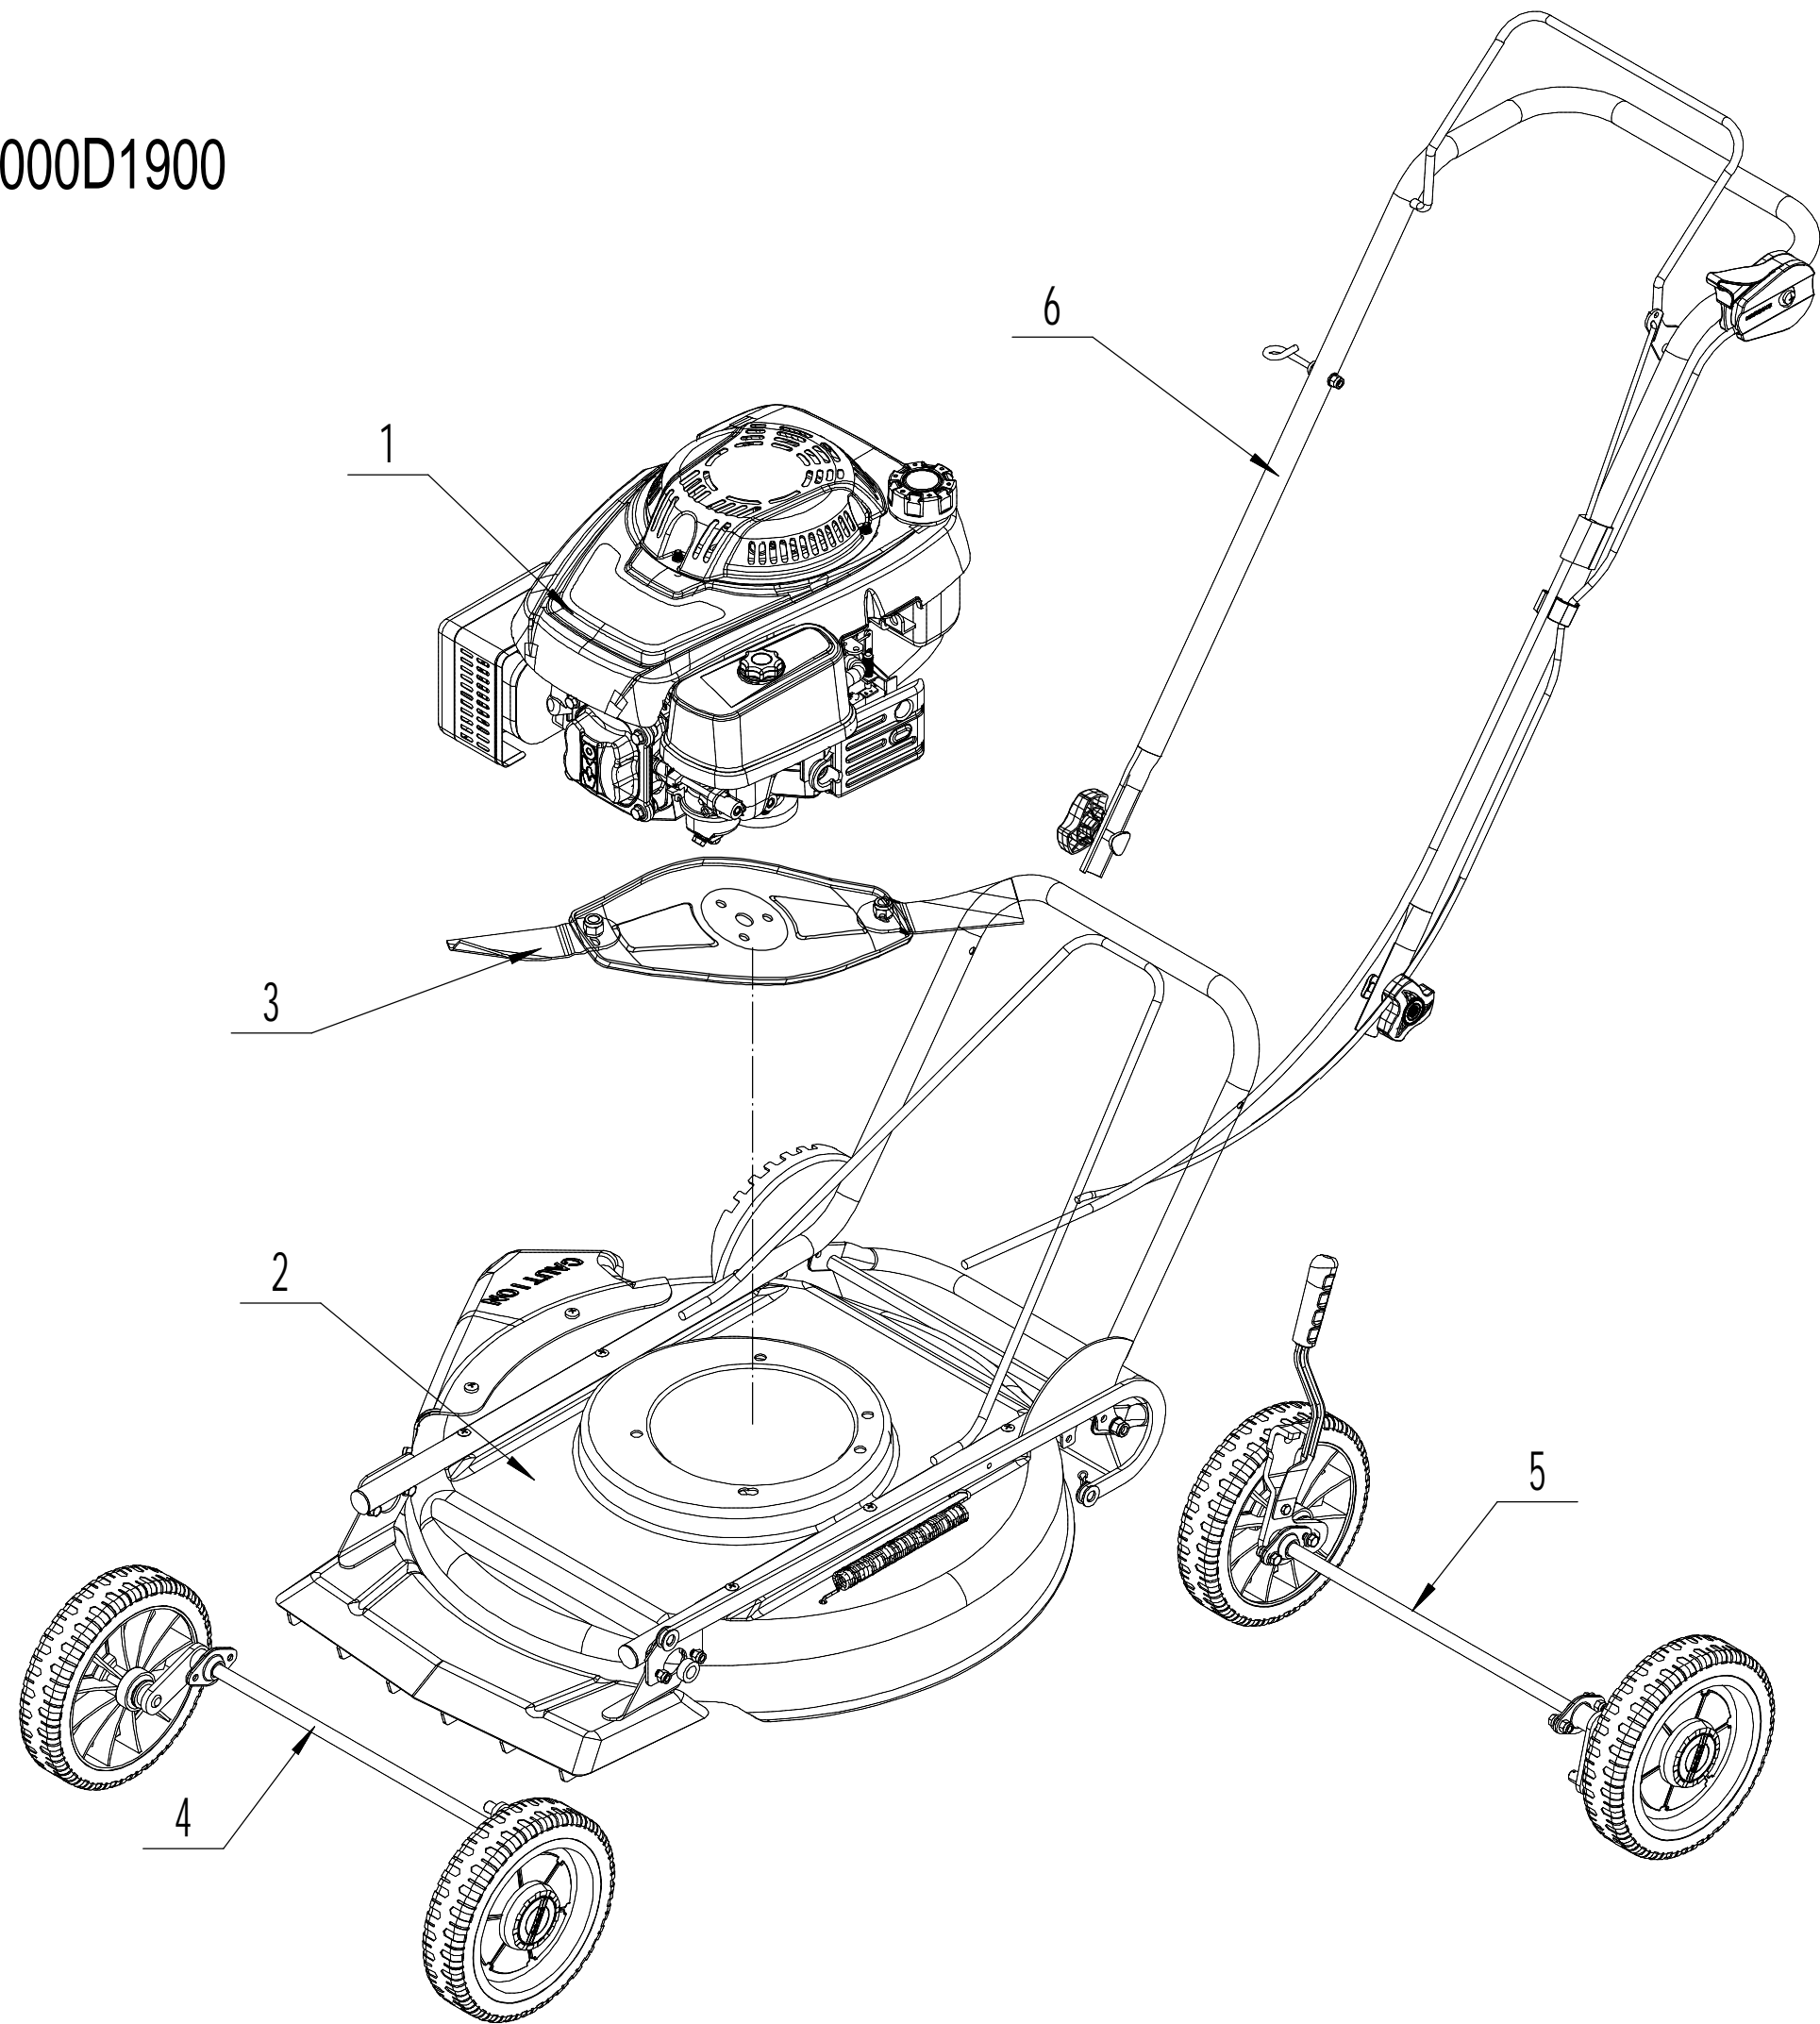

Model:WB537HCU

Service code:W537HCU000D1900

NO		Name_English
1		Engine Loncin1P70FA
2		Main body
3		Blade system
4		Front axle
5		Rear axle
6		Handle and controls

2 Main body

Order	Part Number	Name_English	Quantity
1	WB2100000001	Chassis	1
2	WB2100010000	Lower handle	1
3	WB2100000005	Plastic plug	2
4	0108006030	Screw - M6x30	6
5	0202006000	Nut - M6	14
6	WB2100000006	Rear bumper	1
7	5020117010	Axle of trailing flap	1
8	4510111010	Trailing flap	1
9	0301008000	Washer	1
10	0202008000	Nut - M8	1
11	WB2100020102	Spring of connecting rod	1
12	4560109012	Spring Bracket	1
13	WB2100000004	Connecting rod	1
14	0301010000	Washer - 10	2
15	5320333010	Check Ring	2
16	WB2100000002	Side buffle	1
17	WB2100060000	Side protecting strip	1
18	0104006014	Screw - M6x14	2
19	0104006016	Screw - M6x16	2
20	0102006020	Bolt - M6x20	4
21	WB2100050000	Front protecting plate	1

3 Blade system

Order	Part Number	Name_English	Quantity
1	5310112020	Washer	4
2	0101010020	Bolt - M10x20	4
3	5330402040	Adaptor	1
4	4510401010	Key	1
5	WB2100000008/22	Blade disc	1
6	0202001000	Nut - M10	2
7	5310412010	Washer	2
8	5310409010	Swing Blade	2
9	5310411010	Spacer	2
10	5310413010	Bolt	2
11	401008000	Spring washer 8	3
12	101008020	Bolt - M8x20	3
13	5310414010/04	Dish Washer	1
14	5310415011	Central Bolt - 3/8-24*45	1

Order	Part Number	Name_English	Quantity
1	WB2100030000	Front axle weldment	1
2	5310209010	Spherical bearing	4
3	5310210010/02	Washer	2
4	5310211010/02	spacer	2
5	5310213010	Bearing	4
6	5310212010	8"wheel	2
7	0301008000	washer 8	2
8	0401008000	spring washer 8	2
9	0101008015	Bolt - M8x15	2
10	5310214050	wheel cover	2